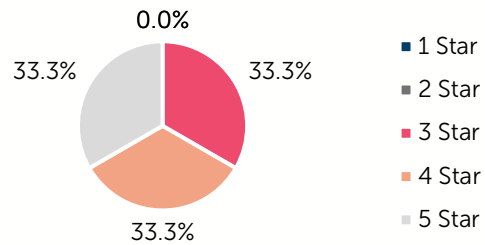

Love County

COUNTY SEAT: **Marietta**

QUALITY RANK: **34**

Need: Children Needing Care While Parents Work

AGE	CHILD POPULATION	CHILDREN WITH WORKING PARENTS	
	NUMBER	NUMBER	PERCENT
0-5	662	501	75.7%
6-12	933	644	69.0%
0-12	1,595	1,145	71.8%

Quality: Star Ratings For Child Care Facilities

Availability: Licensed Child Care

	NUMBER OF FACILITIES	TOTAL CAPACITY	DHS SUBSIDY
COUNTY TOTAL	3	141	68.1%
CENTERS	3	141	68.1%
HOMES	0	0	#

Amount Of Care Sought