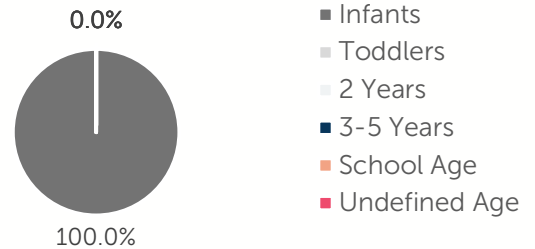

0.0%

- Full-Time
- Part-Time

Affordability: Child Care Cost

CENTERS AVERAGE FULL-TIME WEEKLY		HOMES AVERAGE FULL-TIME WEEKLY	
UNDER 1	\$164.80	UNDER 1	\$130.19
1 YEAR	\$152.30	1 YEAR	\$124.11
2 YEARS	\$147.30	2 YEARS	\$119.34
3 YEARS	\$143.00	3 YEARS	\$118.03
4-5 YEARS	\$131.44	4-5 YEARS	\$112.79
KINDERGARTEN	\$129.71	KINDERGARTEN	\$116.96
SCHOOL AGE+	\$122.17	SCHOOL AGE+	\$114.42

6.3% of children whose parents work receive child care paid for by OKDHS subsidy.
n/a: no facilities operate in the county, #: no data reported for county

Ages For Whom Care Is Sought

Early Education

AGE	4 YEAR OLD PRE-KINDERGARTEN		KINDERGARTEN	
	½ DAY	FULL DAY	½ DAY	FULL DAY
# OF DISTRICTS	0	17	0	17
# ENROLLED	0	486	0	703