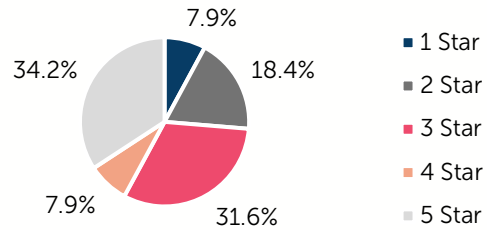

Le Flore County

COUNTY SEAT: Poteau

QUALITY RANK: 24

Need: Children Needing Care While Parents Work

AGE	CHILD POPULATION	CHILDREN WITH WORKING PARENTS	
	NUMBER	NUMBER	PERCENT
0-5	3,407	1,931	56.7%
6-12	4,524	2,822	62.4%
0-12	7,931	4,753	59.9%

Quality: Star Ratings For Child Care Facilities

Availability: Licensed Child Care

	NUMBER OF FACILITIES	TOTAL CAPACITY	DHS SUBSIDY
COUNTY TOTAL	38	935	76.9%
CENTERS	18	735	72.5%
HOMES	20	200	93.0%

Amount Of Care Sought