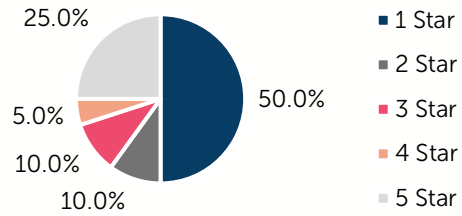

## Noble County

**COUNTY SEAT:** Perry

**QUALITY RANK:** 32

**Need:** Children Needing Care While Parents Work

AGE	CHILD POPULATION	CHILDREN WITH WORKING PARENTS	
	NUMBER	NUMBER	PERCENT
0-5	752	555	73.8%
6-12	1,007	706	70.1%
0-12	1,759	1,261	71.7%

**Quality: Star Ratings For Child Care Facilities**

**Availability:** Licensed Child Care

	NUMBER OF FACILITIES	TOTAL CAPACITY	DHS SUBSIDY
<b>COUNTY TOTAL</b>	20	405	50.4%
<b>CENTERS</b>	7	310	61.3%
<b>HOMES</b>	13	95	14.7%