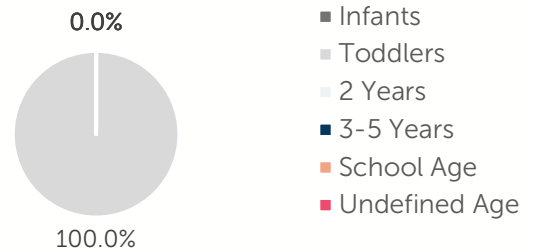

Ages For Whom Care Is Sought

Early Education

AGE	4 YEAR OLD PRE-KINDERGARTEN		KINDERGARTEN	
	½ DAY	FULL DAY	½ DAY	FULL DAY
# OF SITES	1	3	0	3
# ENROLLED	46	59	0	140

82.7% of 4 year olds are enrolled in a full or part day Pre-K program.
106.9% of 5 year olds are enrolled in a full or part day Kindergarten program.

Non-traditional Schedules Sought

0.0%

- Evening
- Before School
- Overnight
- 24 Hour
- After School
- Weekend

FOR INFO ABOUT CHILD CARE IN THIS COUNTY CONTACT:

Oklahoma Partnership for School Readiness
405-429-4219 | www.okschoolreadiness.org