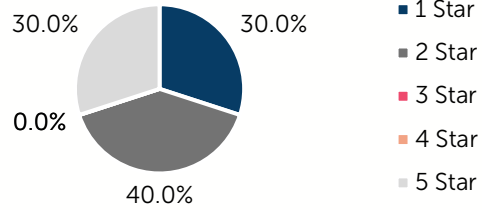

Washita County

COUNTY SEAT: New Cordell

QUALITY RANK: 42

Need: Children Needing Care While Parents Work

AGE	CHILD POPULATION	CHILDREN WITH WORKING PARENTS	
	NUMBER	NUMBER	PERCENT
0-5	872	535	61.4%
6-12	1,146	831	72.5%
0-12	2,018	1,366	67.7%

Quality: Star Ratings For Child Care Facilities

Availability: Licensed Child Care

	NUMBER OF FACILITIES	TOTAL CAPACITY	DHS SUBSIDY
COUNTY TOTAL	10	136	0.0%
CENTERS	3	87	0.0%
HOMES	7	49	0.0%