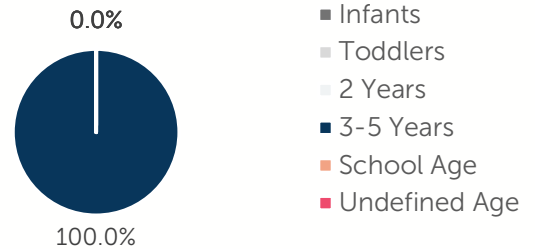

Ages For Whom Care Is Sought

0.0% of children whose parents work receive child care paid for by OKDHS subsidy.
n/a: no facilities operate in the county, #: no data reported for county

Early Education

AGE	4 YEAR OLD PRE-KINDERGARTEN		KINDERGARTEN	
	½ DAY	FULL DAY	½ DAY	FULL DAY
# OF SITES	1	4	0	4
# ENROLLED	25	77	0	120