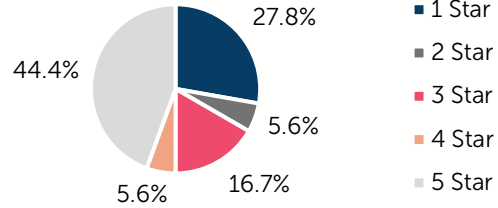

Mayes County

COUNTY SEAT: Pryor

QUALITY RANK: 41

Need: Children Needing Care While Parents Work

AGE	CHILD POPULATION	CHILDREN WITH WORKING PARENTS	
	NUMBER	NUMBER	PERCENT
0-5	2,712	1,516	55.9%
6-12	3,801	2,581	67.9%
0-12	6,513	4,097	62.9%

Quality: Star Ratings For Child Care Facilities

Availability: Licensed Child Care

	NUMBER OF FACILITIES	TOTAL CAPACITY	DHS SUBSIDY
COUNTY TOTAL	17	547	56.9%
CENTERS	8	474	60.1%
HOMES	9	73	35.6%

Amount Of Care Sought