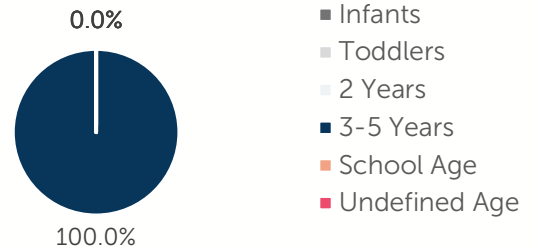

Ages For Whom Care Is Sought

13.7% of children whose parents work receive child care paid for by OKDHS subsidy.
n/a: no facilities operate in the county, #: no data reported for county

Early Education

AGE	4 YEAR OLD PRE-KINDERGARTEN		KINDERGARTEN	
	½ DAY	FULL DAY	½ DAY	FULL DAY
# OF DISTRICTS	0	7	0	7
# ENROLLED	0	408	0	482

Non-traditional Schedules Sought

0.0%

- Evening
- Before School
- Overnight
- 24 Hour
- After School
- Weekend

87.0% of 4 year olds are enrolled in a full or part day Pre-K program.
103.9% of 5 year olds are enrolled in a full or part day Kindergarten program.

FOR INFO ABOUT CHILD CARE IN THIS COUNTY CONTACT:

Oklahoma Partnership for School Readiness
405-429-4219 | www.okschoolreadiness.org